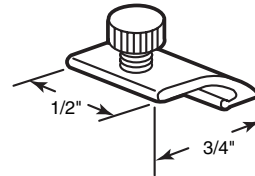

Flush Panel Clips

Contents: 8 clips; 8 no. 8 x 3/4" Phillips pan head sheet metal screws.

Description: Flush panel clips; used to secure storm panels to storm doors.

181045 (Aluminum - 9/16" length)
183325 (White finish aluminum - 9/16" length)
181062 (Aluminum - 5/16" length)
183329 (White nylon - 5/16" length)

Thumbscrews

Contents: 8 thumbscrews.

Description: No. 8-32 thread knurled head thumbscrews; used with clips to secure storm panels or screen panels to storm doors.

171859 (3/8" depth)
173324 (5/8" depth)

Snap Fasteners

Contents: 4 clips; 4 no. 8 x 3/4" Phillips pan head sheet metal screws.

Description: Tempered steel; spring action latch; secures storm panels or screen panels to storm doors.

183331
183520