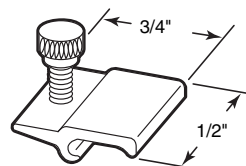

181054
181055

183326
183521

181989
183013
181990
183014

- 181041** (Aluminum—4 per card)*
- 183009** (Aluminum—8 per card)
- 181050** (White finish—4 per card)*
- 183010** (White finish—8 per card)
- 183335** (Brown finish—8 per card)
- 183336** (Black finish—8 per card)

* - No screws

Panel Clips

Contents: Clips and no. 8-32 x 9/16" thumbscrews.

Description: Aluminum clips; aluminum knurled head thumbscrews; used to secure storm window panels to storm doors.

- 181054** (Aluminum)
- 181055** (White finish)

Contents: Clips and no. 8-32 x 5/16" thumbscrews.

Description: Aluminum clips; knurled head thumbscrews; self-locking; used to secure storm panels to storm doors.

Note: Aluminum finish clips supplied with aluminum thumbscrews; white clips supplied with white nylon thumbscrews.