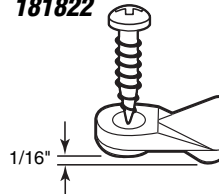

Storm Window And Door Hardware

183331 (Aluminum)
183520 (White finish)

Panel Clips

Contents: 8 clips; 8 no. 8-32 x 5/16" thumbscrews.

Description: Aluminum clips; aluminum knurled head thumbscrews; self-locking; used to secure storm panels to storm doors.

181995 (Aluminum - 4 per card)
183015 (Aluminum - 8 per card)
183522 (White finish - 8 per card)

Panel Clips

Contents: Clips with no. 8-32 x 5/16" thumbscrews.

Description: Aluminum clips; aluminum knurled head thumbscrews; self-locking; used to secure storm panels to storm doors.

183332 (Aluminum)
183519 (White finish)

Panel Clips

Contents: 8 clips; 8 no. 8-32 x 5/16" thumbscrews.

Description: Aluminum clips; aluminum knurled head thumbscrews; self-locking; used to secure storm panels to storm doors.

181822 (White nylon)
183334 (Clear acrylic)

Flush Panel Clips

Contents: 8 clips; 8 no. 8 x 3/4" Phillips pan head sheet metal screws.

Description: Flush panel clips; used to secure storm panels to storm doors.

181045 (Aluminum - 9/16" length)
183325 (White finish aluminum - 9/16" length)
181062 (Aluminum - 5/16" length)
183329 (White nylon - 5/16" length)

Thumbscrews

Contents: 8 thumbscrews.

Description: No. 8-32 thread knurled head thumbscrews; used with clips to secure storm panels or screen panels to storm doors.

171859 (3/8" depth)
173324 (5/8" depth)

Snap Fasteners

Contents: 4 clips; 4 no. 8 x 3/4" Phillips pan head sheet metal screws.

Description: Tempered steel; spring action latch; secures storm panels or screen panels to storm doors.

183331
183520

181995
183015
183522

183332
183519

181822

183334

181045
183325

181045
183325

171859
173324