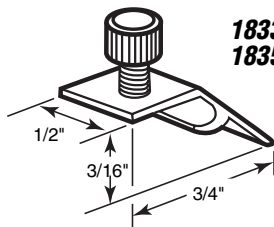

183326
183521