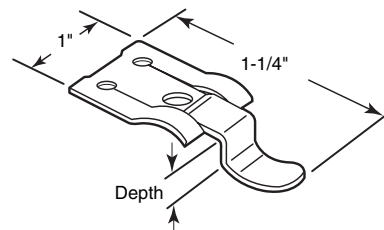

181045
183325

171859
173324