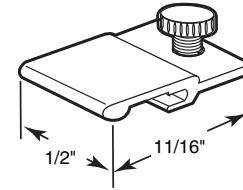

Description: Aluminum clips; aluminum knurled head thumbscrews; self-locking; used to secure storm panels to storm doors.

181995 (Aluminum - 4 per card)
183015 (Aluminum - 8 per card)
183522 (White finish - 8 per card)

Panel Clips

Contents: Clips with no. 8-32 x 5/16" thumbscrews.

Description: Aluminum clips; aluminum knurled head thumbscrews; self-locking; used to secure storm panels to storm doors.

183332 (Aluminum)
183519 (White finish)

Panel Clips

Contents: 8 clips; 8 no. 8-32 x 5/16" thumbscrews.

Description: Aluminum clips; aluminum knurled head thumbscrews; self-locking; used to secure storm panels to storm doors.

181822 (White nylon)
183334 (Clear acrylic)

Flush Panel Clips

Contents: 8 clips; 8 no. 8 x 3/4" Phillips pan head sheet metal screws.

Description: Flush panel clips; used to secure storm panels to storm doors.

181045 (Aluminum - 9/16" length)
183325 (White finish aluminum - 9/16" length)
181062 (Aluminum - 5/16" length)
183329 (White nylon - 5/16" length)

Thumbscrews

Contents: 8 thumbscrews.

Description: No. 8-32 thread knurled head thumbscrews; used with clips to secure storm panels or screen panels to storm doors.

171859 (3/8" depth)
173324 (5/8" depth)

Snap Fasteners

Contents: 4 clips; 4 no. 8 x 3/4" Phillips pan head sheet metal screws.

Description: Tempered steel; spring action latch; secures storm panels or screen panels to storm doors.

183331
183520