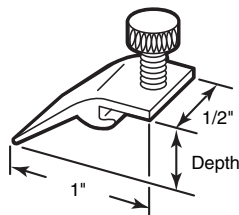

183326
183521