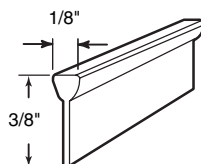

Description: Aluminum clips secure storm window panels and window screen to storm door.

T-8658
T-8659

T-8658 (3/16" width)

T-8659 (1/4" width)

Weatherstrip (Gray)

Contents: 1 - 18' coil.

Description: Water and dust resistant wool pile; used on both storm doors and storm windows.

T-8680

T-8680

Storm Door Sweep

Contents: 1 - 37" sweep.

Description: Gray vinyl; used as bottom seal on storm doors; helps prevent air infiltration.

T-8681

T-8681

Storm Door Sweep

Contents: 1- 37" sweep.

Description: Gray vinyl; used as bottom seal on storm doors; helps prevent air infiltration.