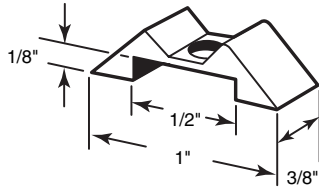

Flush Panel Clips

Contents: 8 clips; 8 no. 8 x 3/4" Phillips pan head sheet metal screws.

Description: Flush panel clips; used to secure storm panels to storm doors.

181045 (Aluminum - 9/16" length)
183325 (White finish aluminum - 9/16" length)
181062 (Aluminum - 5/16" length)
183329 (White nylon - 5/16" length)

Snap Fasteners

Contents: 4 clips; 4 no. 8 x 3/4" Phillips pan head sheet metal screws.

Description: Tempered steel; spring action latch; secures storm panels or screen panels to storm doors.

183331
183520

183327 (3/8" depth)

Panel Clips

Contents: 8 clips.

Description: Aluminum clips; used to secure storm panels and window screens to storm doors.

183328

183328

Panel Clips (Aluminum)

Contents: 8 clips.