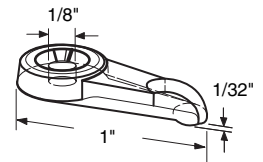

Storm Window And Door Hardware

183331 (Aluminum)
183520 (White finish)

Panel Clips

Contents: 8 clips; 8 no. 8-32 x 5/16" thumbscrews.

Description: Aluminum clips; aluminum knurled head thumbscrews; self-locking; used to secure storm panels to storm doors.

181995 (Aluminum - 4 per card)
183015 (Aluminum - 8 per card)
183522 (White finish - 8 per card)

Panel Clips

Contents: Clips with no. 8-32 x 5/16" thumbscrews.

Description: Aluminum clips; aluminum knurled head thumbscrews; self-locking; used to secure storm panels to storm doors.

183332 (Aluminum)
183519 (White finish)

Panel Clips

Contents: 8 clips; 8 no. 8-32 x 5/16" thumbscrews.

Description: Aluminum clips; aluminum knurled head thumbscrews; self-locking; used to secure storm panels to storm doors.

181822 (White nylon)
183334 (Clear acrylic)

Flush Panel Clips

Contents: 8 clips; 8 no. 8 x 3/4" Phillips pan head sheet metal screws.

Description: Flush panel clips; used to secure storm panels to storm doors.

181045 (Aluminum - 9/16" length)
183325 (White finish aluminum - 9/16" length)
181062 (Aluminum - 5/16" length)
183329 (White nylon - 5/16" length)

Thumbscrews

Contents: 8 thumbscrews.

Description: No. 8-32 thread knurled head thumbscrews; used with clips to secure storm panels or screen panels to storm doors.

171859 (3/8" depth)
173324 (5/8" depth)

Snap Fasteners

Contents: 4 clips; 4 no. 8 x 3/4" Phillips pan head sheet metal screws.

Description: Tempered steel; spring action latch; secures storm panels or screen panels to storm doors.

183331
183520

181995
183015
183522

183332
183519

181822

183334

181045
183325

181045
183325

171859
173324