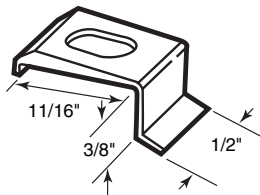

181054
181055