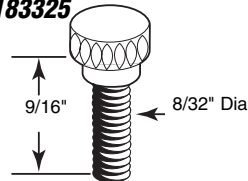

181045
183325