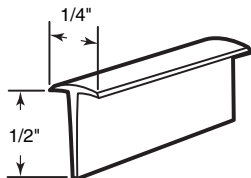

Weatherstrip (Gray)

Contents: 1 - 18' coil.

Description: Water and dust resistant wool pile; used on both storm doors and storm windows.

T-8680