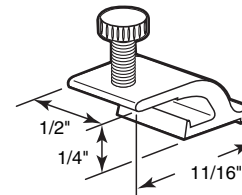

181995
183015
183522

183332
183519